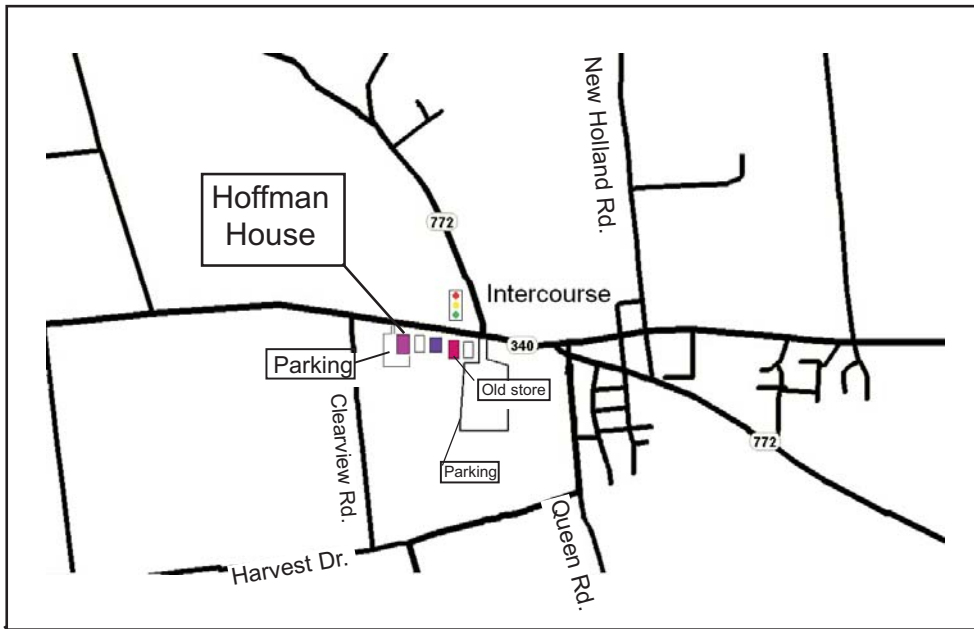

HOFFMAN HOUSE

3460 Old Philadelphia Pike (PA 340)

PO Box 347

Intercourse, Pennsylvania 17534

717-768-3954

Fax - 717-768-8991

Mobile - 717-538-3946

We are located on the south side of Route 340, next door to Hoobers Tractor dealership (large Case sign out front).